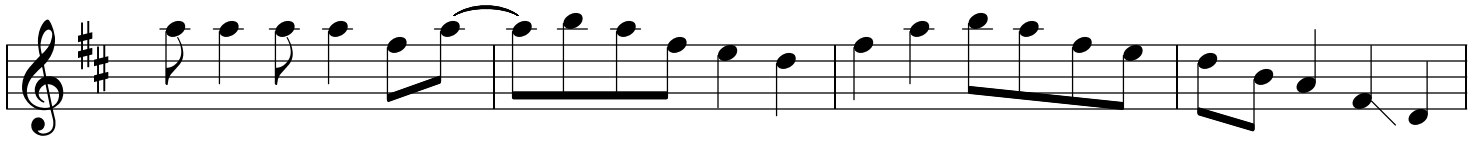

Apple Blossom

(Bruce Molsky fiddle - Waring Cats CD)

(source is John Lusk, Campaign, TN)

tuning=A D a e

trans: Mark Wardenburg
August 2016

tuning=ADae

Apple Blossom p. 2

(Earl White - fiddle)