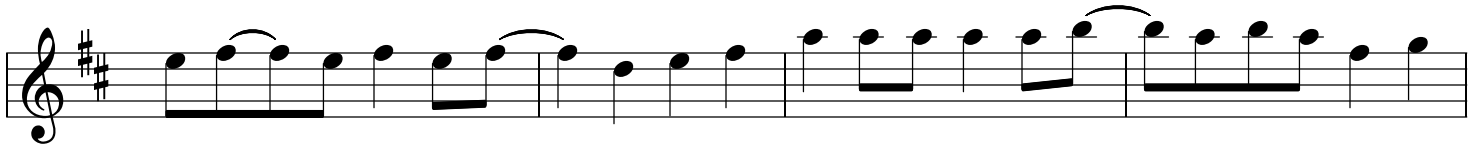

Apple Blossom

(Bruce Molsky fiddle - Waring Cats CD)

(source is John Lusk, Campaign, TN)

tuning=A D a e

trans: Mark Wardenburg
August 2016

tuning=ADae

Apple Blossom p. 2

(Earl White - fiddle)