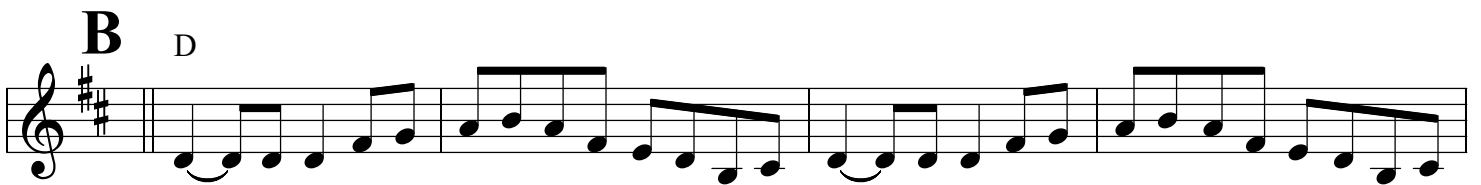

Apple Blossom

(Bruce Molsky fiddle - Waring Cats CD)

(source is John Lusk, Campaign, TN)

tuning=A D a e

trans: Mark Wardenburg
August 2016

tuning=ADae

Apple Blossom p. 2

(Earl White - fiddle)

trans: Mark Wardenburg
August 2016

Apple Blossom p. 3

tuning=ADae

(Jim Bowles - fiddle, Monroe County, KY)

A D G

D A D

D G

D A D

tuning=ADae

Apple Blossom p. 5

(Jerry Correll - fiddle)

(from the Grayson County Daredevils CD "Staggerin' Blues")

A

D Bm

D G A D

B