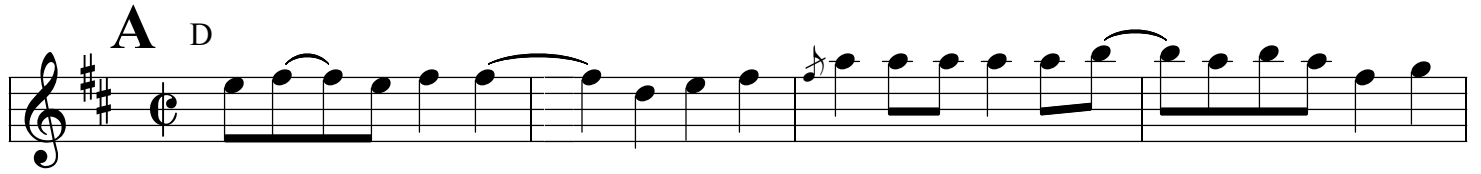

Apple Blossom

(Bruce Molsky fiddle - Waring Cats CD)

(source is John Lusk, Campaign, TN)

tuning=A D a e

trans: Mark Wardenburg
August 2016

tuning=ADae

Apple Blossom p. 2

(Earl White - fiddle)